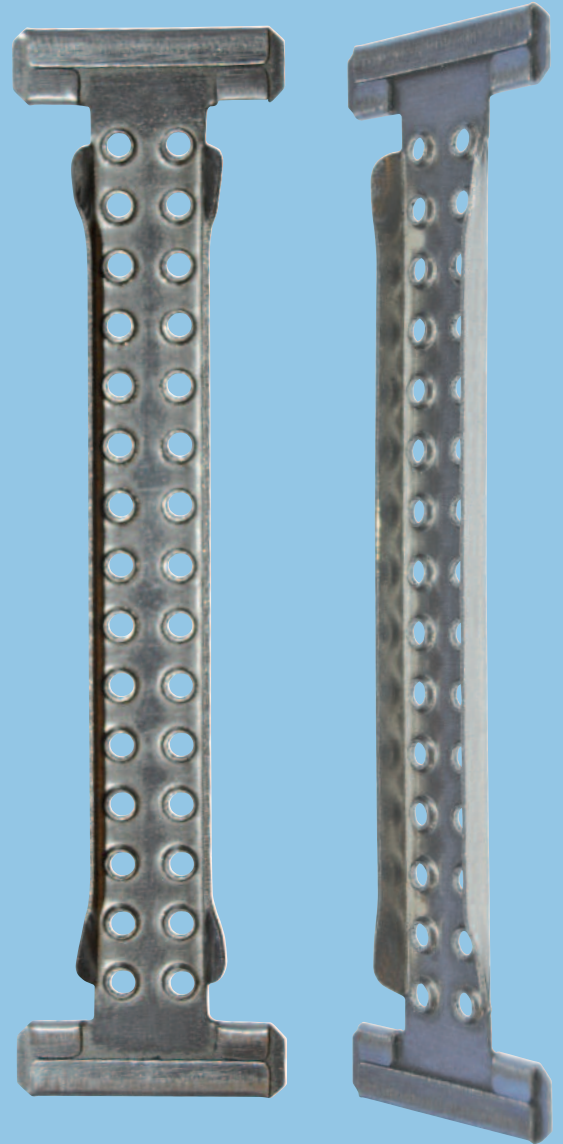

Fiber Optical Drop Clamp

INSTALLATION

PART NO.	DESCRIPTION	STD PKG	STD PKG / CARTON	CARTON WEIGHT
910	Fiber Optical Drop Clamp	25	20	47LBS.

**ALLIED
BOLT**
PRODUCTS, LLC

516.512.7600 www.alliedboltinc.com