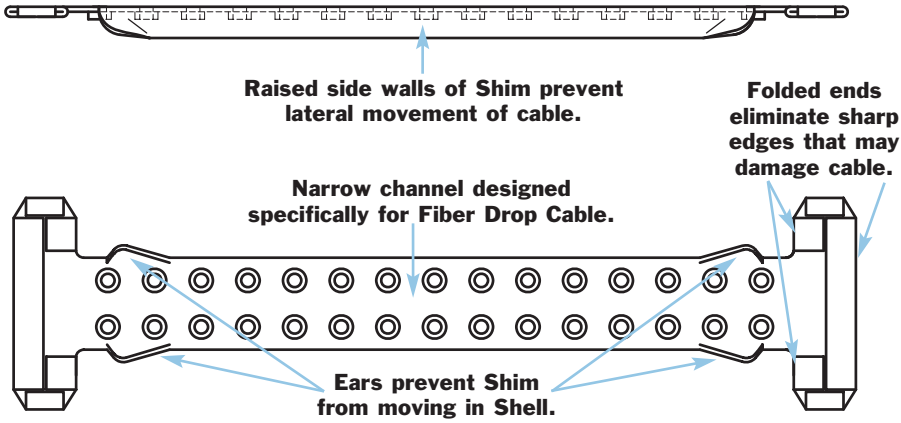

Fiber Optical Drop Clamp

INSTALLATION

PART NO.	DESCRIPTION	STD PKG	STD PKG / CARTON	CARTON WEIGHT
910	Fiber Optical Drop Clamp	25	20	47LBS.

**ALLIED
BOLT**
PRODUCTS, LLC

516.512.7600 www.alliedboltinc.com