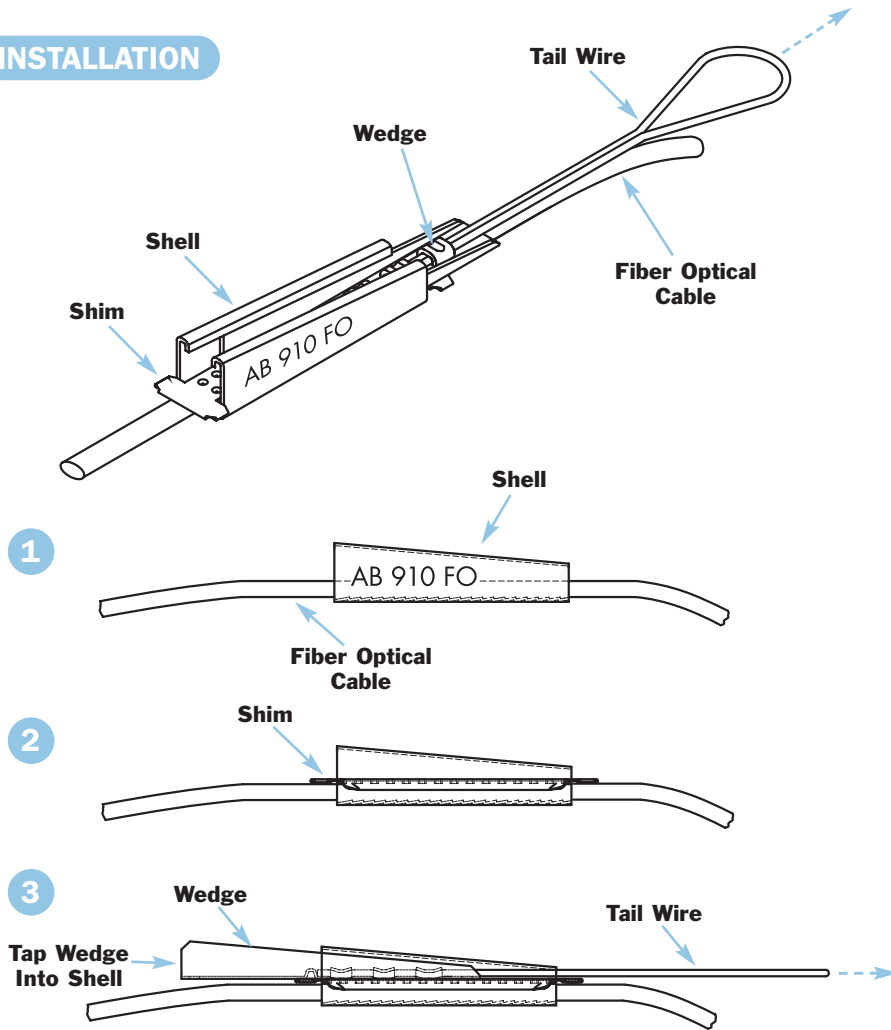

Fiber Optical Drop Clamp

INSTALLATION

PART NO.	DESCRIPTION	STD PKG	STD PKG / CARTON	CARTON WEIGHT
910	Fiber Optical Drop Clamp	25	20	47LBS.

**ALLIED
BOLT**
PRODUCTS, LLC

516.512.7600 www.alliedboltinc.com